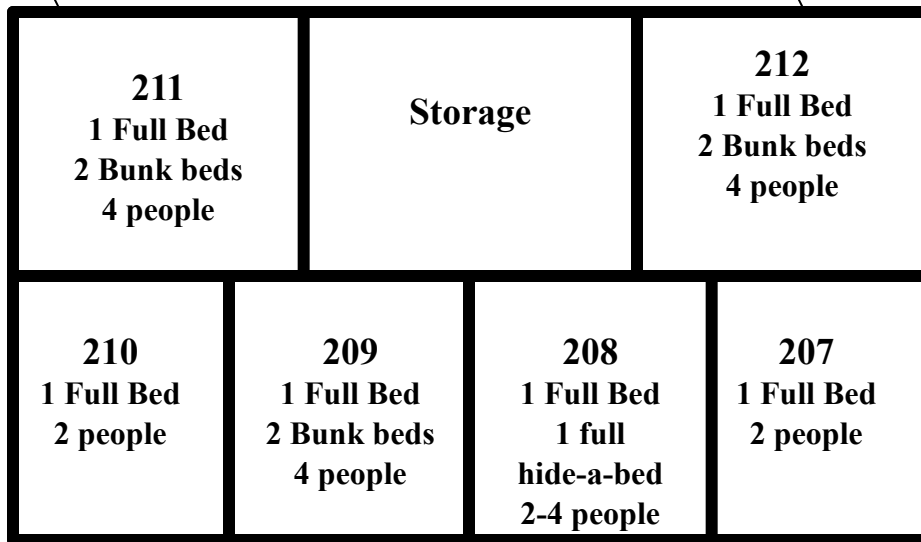

*We have a total of 8 round tables, not 8 in each room

Upper Rooms

2 Story Lodge

Lower Rooms

Lake

Parking