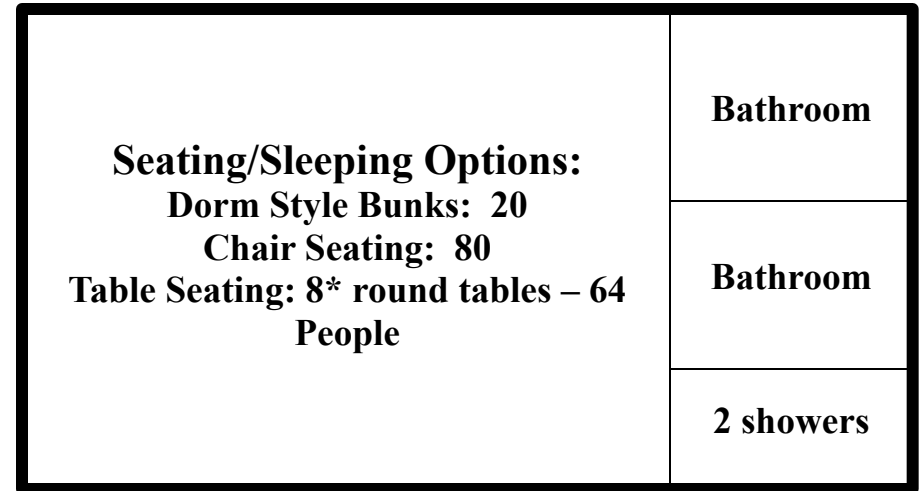

*We have a total of 8 round tables, not 8 in each room

Upper Rooms

2 Story Lodge

Lower Rooms

Lake

Parking