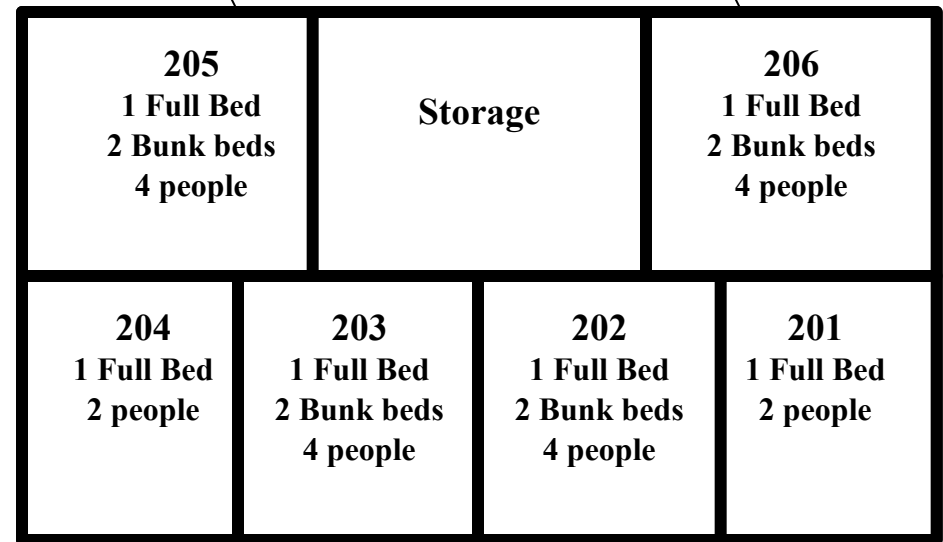

*We have a total of 8 round tables, not 8 in each room

Upper Rooms

2 Story Lodge

Lower Rooms

Lake

Parking