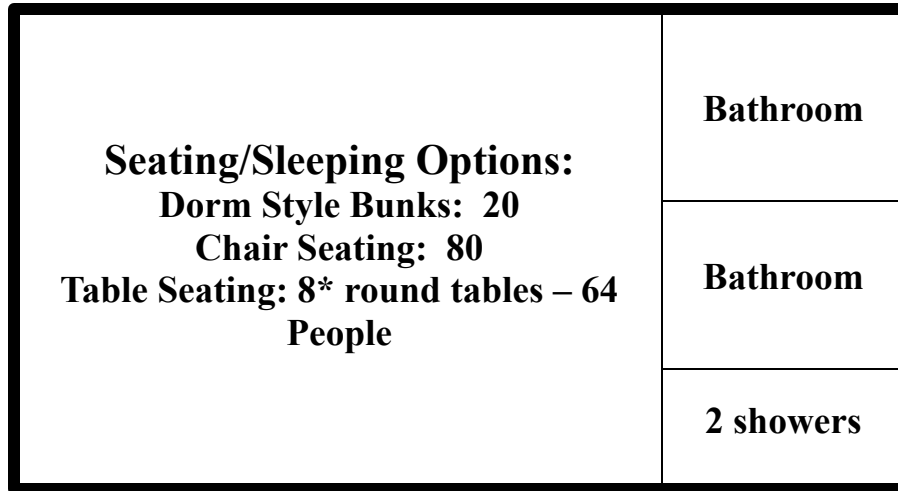

*We have a total of 8 round tables, not 8 in each room

Upper Rooms

2 Story Lodge

Lower Rooms

Lake

Parking